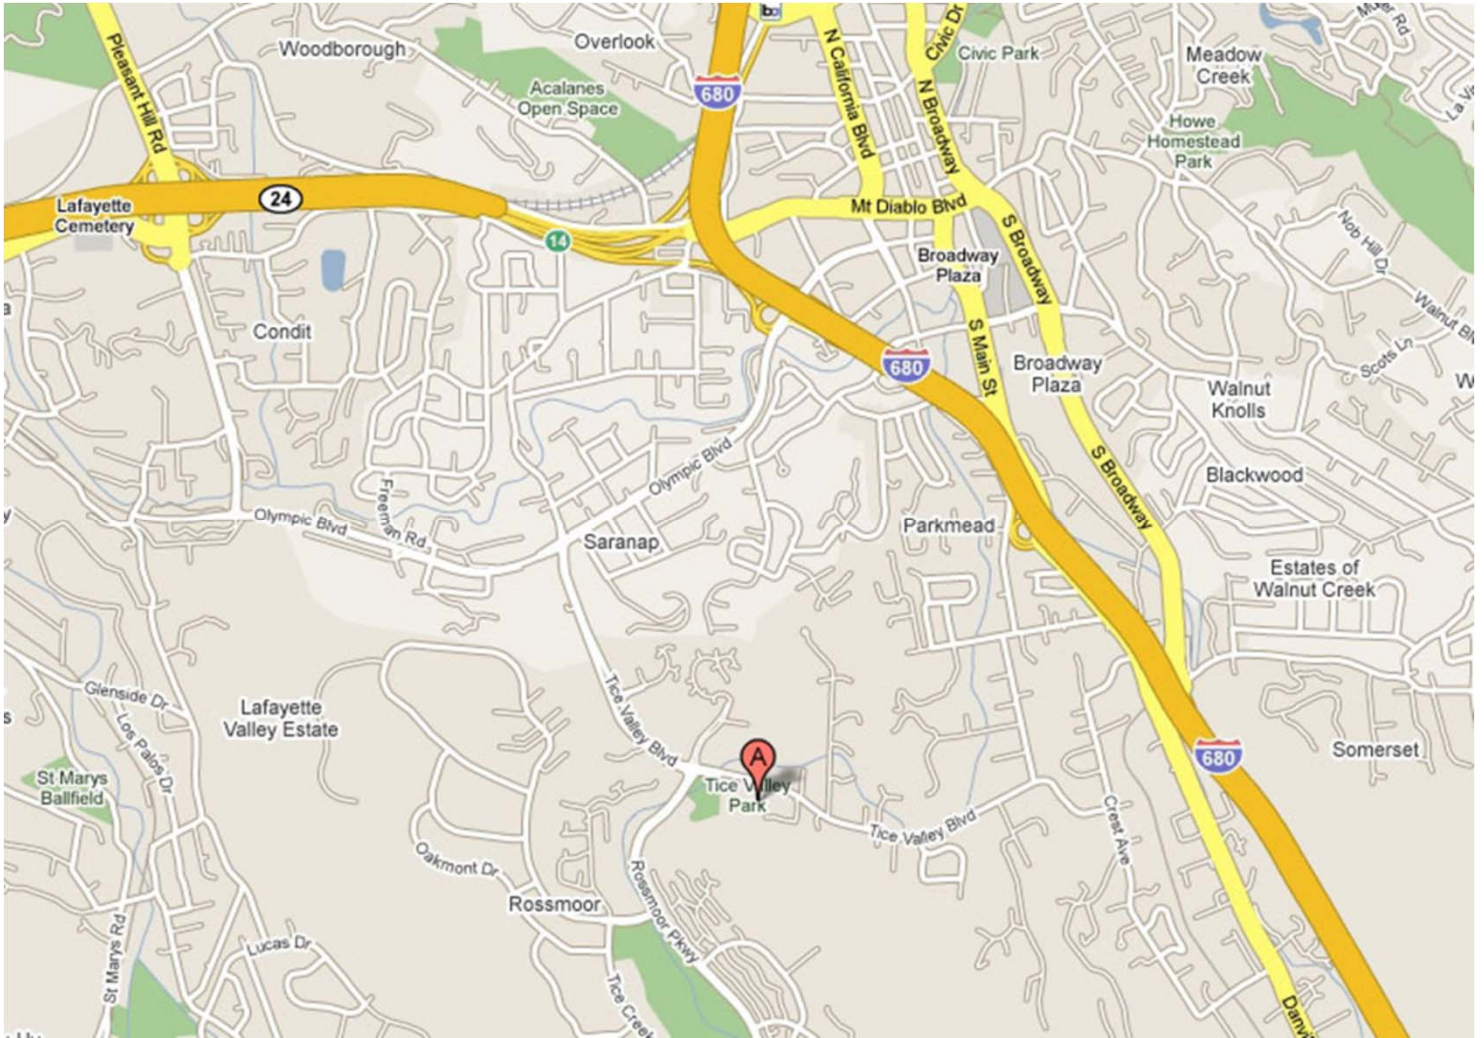

18th Anniversary Dance

Featuring

David Mee

Mainstream
Plus
Advanced

June 5th 7:30–10:30 PM

Admission \$10.00 / Members \$8.00

JEWISH COMMUNITY CENTER
2071 Tice Valley Blvd., Walnut Creek, CA

18th Anniversary

Dance

JEWISH COMMUNITY CENTER 2071 Tice Valley Blvd., Walnut Creek, CA

The JCC is approximately 1 mile down Tice Valley Boulevard on the Right.
Parking is available behind the JCC. Look for the driveway just after the JCC entrance.

Sacramento

80W to 680S, Exit at Olympic
Boulevard
Turn Right on Olympic Boulevard
Turn Left on Tice Valley Boulevard

San Francisco

80E to 24E, Exit at Pleasant Hill Road
Turn Right on Pleasant Hill Road
Turn Left on Olympic Boulevard
Turn Right on Tice Valley Boulevard

San Jose

680N to Olympic Boulevard Exit
Turn Left on Olympic Boulevard
Turn Left on Tice Valley Boulevard

Peninsula

Dumbarton Bridge to 880N to 238/580W to 13 to 24E (or 880N to 980 to 24E)
Exit at Pleasant Hill Road and Turn Right on Pleasant Hill Road
Turn Left on Olympic Boulevard then Turn Right on Tice Valley Boulevard